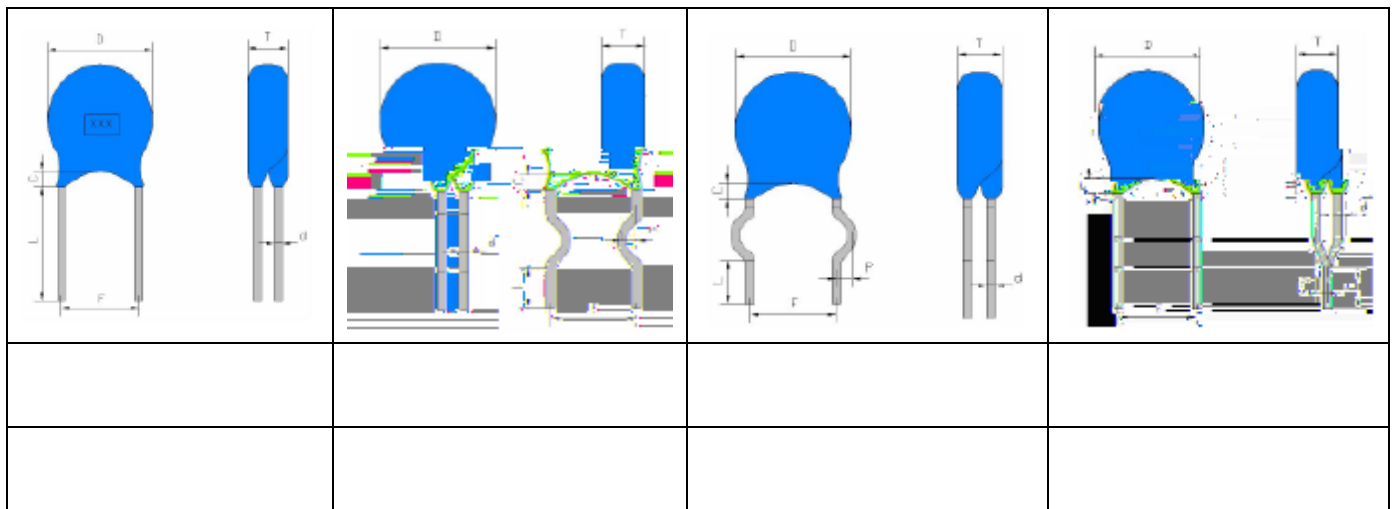

Add sz

91

503

Tel +86-816-61670387/+86-755-27892117

Fax +86-816-6167076/+86-755-27893019

Y1 F 222 M 064 X 280 A
 Class Dielectric Capacitance Tolerance Dielectric diameter Leads spacing Leads length Lead Type