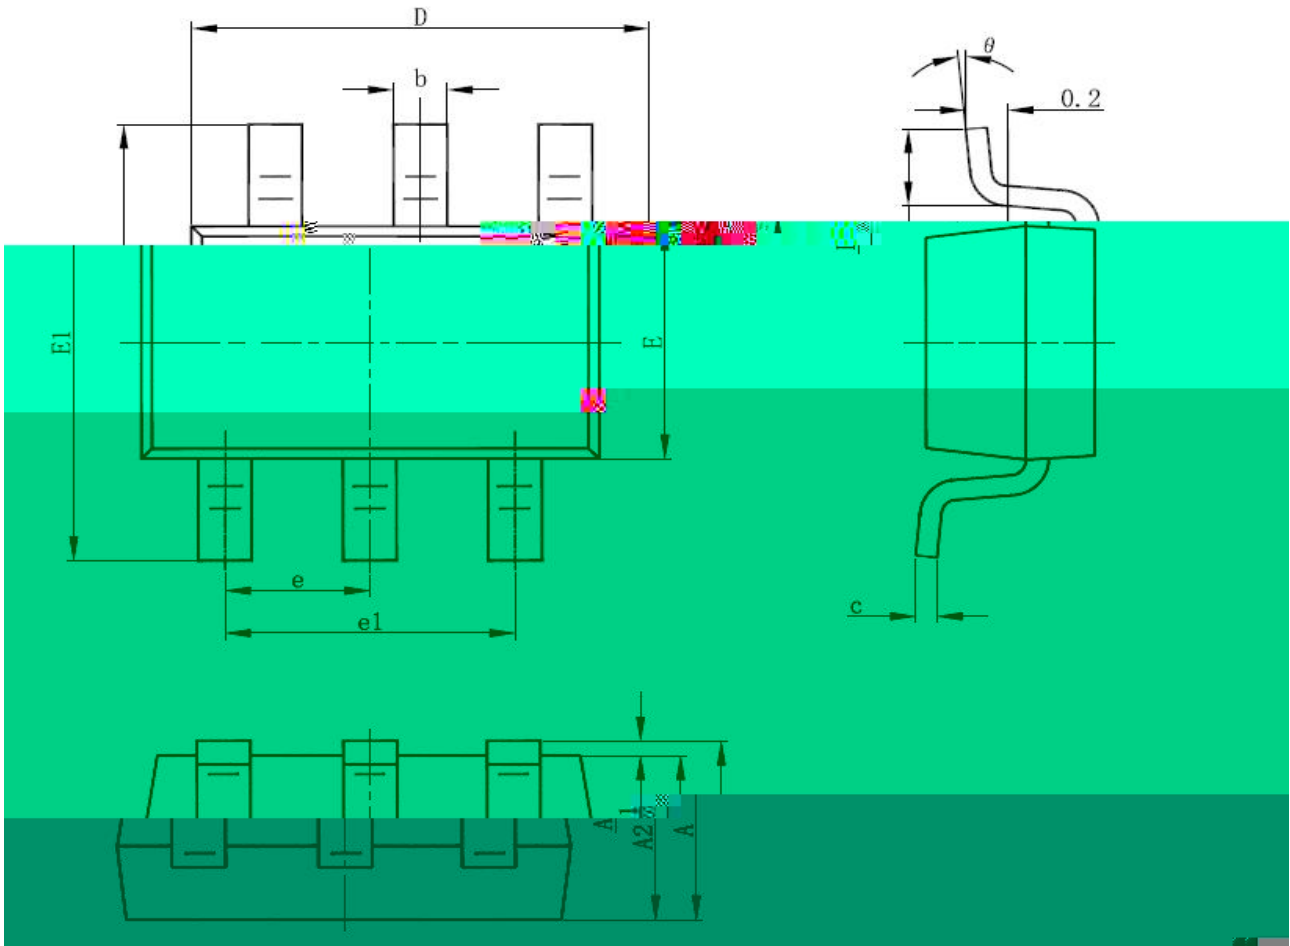

Current Sensing and Dead Time

()

()

()

()

SOT-23-6L PACKAGE OUTLINE DIMENSIONS

Symbol	Dimensions In Millimeters		Dimensions In Inches	
	Min	Max	Min	Max

	. ()		. ()	